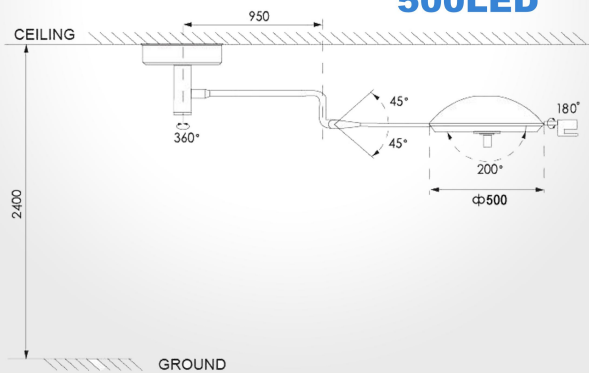

INSTALLATION DIAGRAM

500LED